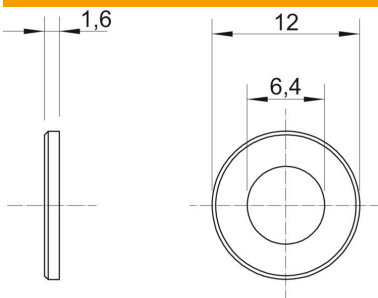

### Master data

Item number	3402306
Type	WS M6 D12 A4
Description 1	Washer
Manufacturer	OBO
Dimension	M6
Material	Stainless steel
Surface	Bright, treated
Surface standard	
Smallest sales unit	100
Unit of quantity	Piece
Weight	0.114 kg
Weight unit	kg/100 pc.

### Dimensions

Dimension d	6.4 mm
Dimension d min.	12 mm
Dimension h	1.6 mm

### Technical data

Faceted	no
Thread	M6
Inner diameter	6.4 mm

## Technical data

Hole diameter	6.4 mm
Material thickness	1.6 mm
Hole shape	Round