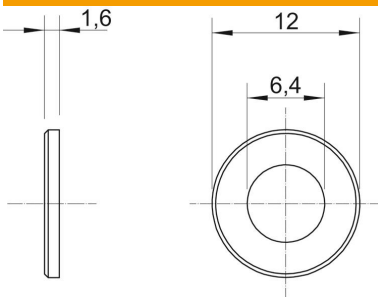

Technical data sheet

Washer

Item number: 3402061

Washer according to DIN 125, shape A, for universal use.

St Steel

G Electrogalvanized

Master data

Item number	3402061
Type	WS M6 D12 G
Description 1	Washer
Manufacturer	OBO
Dimension	M6
Material	Steel
Surface	Electrogalvanized
Surface standard	EN ISO 19598 / EN ISO 4042
Smallest sales unit	100
Unit of quantity	Piece
Weight	0.114 kg
Weight unit	kg/100 pc.

Dimensions

Plate thickness	0.06 in
Dimension D	0.47 in
Dimension d	0.25 in
Dimension d	6.4 mm
Dimension d min.	12 mm
Dimension h	1.6 mm

Technical data sheet

Washer

Item number: 3402061

Technical data

Faceted	no
Hardened	no
Thread	M6
Material thickness	1.6 mm
Hole shape	Round