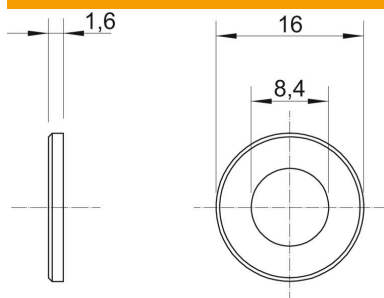

Technical data sheet

Washer A4

Item number: 3402314

Washer according to DIN 125, shape A, for universal use.

A4 Stainless steel

2B Bright, treated

Master data

Item number	3402314
Type	WS M8 D16 A4
Description 1	Washer
Manufacturer	OBO
Dimension	M8
Material	Stainless steel
Surface	Bright, treated
Surface standard	
Smallest sales unit	100
Unit of quantity	Piece
Weight	0.214 kg
Weight unit	kg/100 pc.

Dimensions

Dimension d	8.4 mm
Dimension d min.	16 mm
Dimension h	1.6 mm

Technical data

Faceted	no
Thread	M8
Inner diameter	8.4 mm

Technical data sheet

Washer A4

Item number: 3402314

Technical data

Hole diameter	8.4 mm
Material thickness	1.6 mm
Hole shape	Round