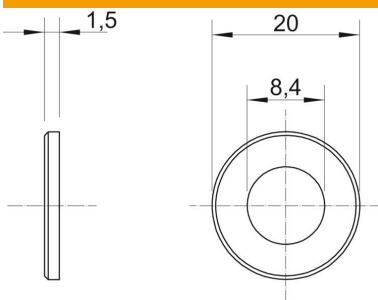

Technical data sheet

Large washer, A2

Item number: 3403125

Washer of particularly large outer diameter. In the case of connections on the MS 41 mounting rail, we recommend the external diameter of 40 mm.

A2 Stainless steel

2B Bright, treated

Master data

Item number	3403125
Type	WS M8 D20 A2
Description 1	Fender plate
Manufacturer	OBO
Dimension	M8,Ø20mm
Material	Stainless steel
Surface	Bright, treated
Surface standard	
Smallest sales unit	100
Unit of quantity	Piece
Weight	0.24 kg
Weight unit	kg/100 pc.

Dimensions

Plate thickness	0.06 in
Dimension D	0.79 in
Dimension d	0.33 in
Dimension d	8.4 mm
Dimension d max.	20 mm
Dimension d min.	20 mm
Dimension h	1.5 mm

Technical data

Thread	M8
Halogen-free	no
Material thickness	1.5 mm

Technical data sheet

Large washer, A2

Item number: 3403125