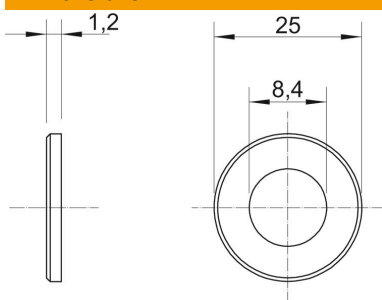

Technical data sheet

Large washer, A2

Item number: 3403135

Washer of particularly large outer diameter. In the case of connections on the MS 41 mounting rail, we recommend the external diameter of 40 mm.

A2 Stainless steel

2B Bright, treated

Master data

Item number	3403135
Type	WS M8 D25 A2
Description 1	Fender plate
Manufacturer	OBO
Dimension	M8,Ø25mm
Material	Stainless steel
Surface	Bright, treated
Surface standard	
Smallest sales unit	100
Unit of quantity	Piece
Weight	0.37 kg
Weight unit	kg/100 pc.

Dimensions

Plate thickness	0.05 in
Dimension D	0.98 in
Dimension d	0.33 in
Dimension d	8.4 mm
Dimension d max.	25 mm
Dimension d min.	25 mm
Dimension h	1.5 mm

Technical data

Thread	M8
Halogen-free	no
Material thickness	1.2 mm

Technical data sheet

Large washer, A2

Item number: 3403135