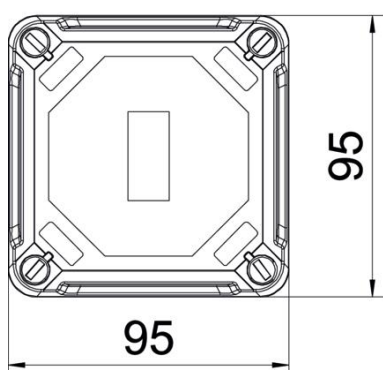

Technical data sheet

Empty housing X 02

Item number: 2005594

Junction box for the connection of cables and lines indoors and in outdoor areas. Square design without entries. Suitable for wall and ceiling mounting with the option to fasten outside, inside or to mount via the corner domes. Particularly impact resistant with IK09. Cover with quick lock, sealable. Made from halogen-free and UV-resistant materials.

Junction box according to EN 60670. Impact resistance IK09 according to EN 50102. Protection rating IP67 according to EN 60529.

PC Polycarbonate

Master data

Item number	2005594
Type	X02C SW
Description 1	Empty Enclosure
Manufacturer	OBO
Dimension	95x95x72
Colour	Graphite black; RAL 9011
Material	Polycarbonate
Smallest sales unit	1
Unit of quantity	Piece
Weight	17.5 kg
Weight unit	kg/100 pc.

Technical data sheet

Empty housing X 02

Item number: 2005594

Dimensions

Length	95 mm
Width	95 mm
Height	72 mm

Technical data

Cover fastening	Screwed
Shape	Square
Suitable for outdoor use	yes
Clear internal dimensions	85x85x57 mm
with lid	yes
Mounting type	Surface-mounted
Protection rating	IP67
Protection rating IK code	IK09
Protection class	II
Permitted temperature range, max.	60 °C
Permitted temperature range, min.	-5 °C
Weatherproof	yes