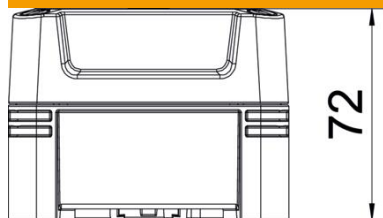

Technical data sheet

Empty housing X 02

Item number: 2005594

Junction box for the connection of cables and lines indoors and in outdoor areas. Square design without entries. Suitable for wall and ceiling mounting with the option to fasten outside, inside or to mount via the corner domes. Particularly impact resistant with IK09. Cover with quick lock, sealable. Made from halogen-free and UV-resistant materials.

Junction box according to EN 60670. Impact resistance IK09 according to EN 50102. Protection rating IP67 according to EN 60529.

PC Polycarbonate

Master data

Item number	2005594
Type	X02C SW
Description 1	Empty Enclosure
Manufacturer	OBO
Dimension	95x95x72
Colour	Graphite black; RAL 9011
Material	Polycarbonate
Smallest sales unit	1
Unit of quantity	Piece
Weight	17.5 kg
Weight unit	kg/100 pc.

Technical data sheet

Empty housing X 02

Item number: 2005594

Dimensions

Length	95 mm
Width	95 mm
Height	72 mm

Technical data

Cover fastening	Screwed
Shape	Square
Suitable for outdoor use	yes
Clear internal dimensions	85x85x57 mm
with lid	yes
Mounting type	Surface-mounted
Protection rating	IP67
Protection rating IK code	IK09
Protection class	II
Permitted temperature range, max.	60 °C
Permitted temperature range, min.	-5 °C
Weatherproof	yes